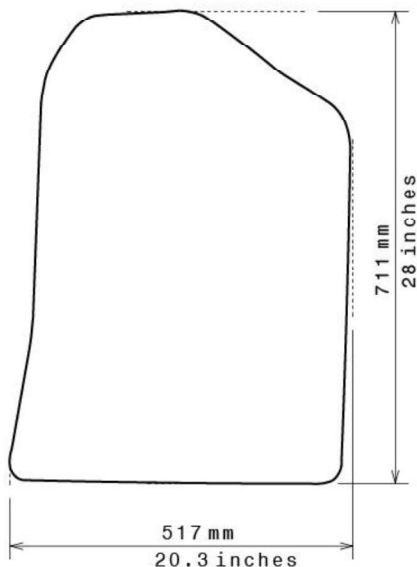

Spaghetti® Floor Mats by
NICOMAN

Best Mats for Your Car, Home & Business!

Photo for illustration purposes only.

Fitment Specifications

Make/Brand	Toyota
Model/Type	Avensis Komi
Gen/MK Code	T25
Model Year	2003-2008
Body Type	Estate
Non-Slip Type	GECKO
SKU	C 5140

Please check shape/size matches floorpan

LEFT Hand Drive

SCALE: 1/10

Set of 4

Remarks