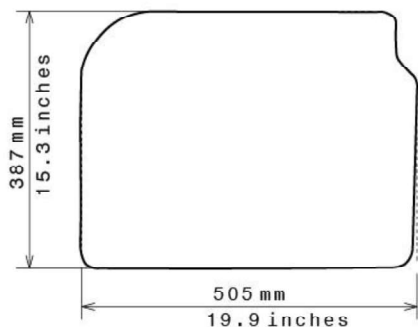

Please check shape/size matches floorpan

LEFT Hand Drive

SCALE: 1/10

Set of 4

Remarks