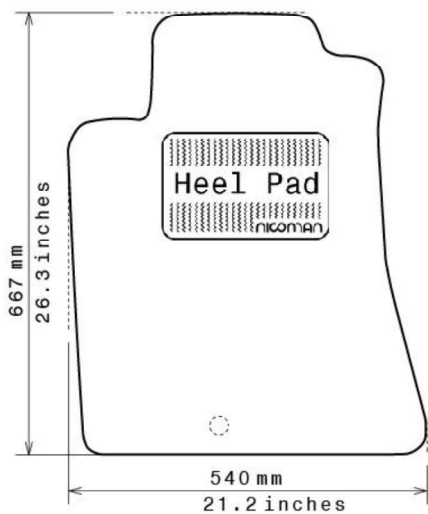

Spaghetti® Floor Mats by
NICOMAN

Best Mats for Your Car, Home & Business!

Photo for illustration purposes only.

Fitment Specifications

Make/Brand	Toyota
Model/Type	Avensis Komi
Gen/MK Code	T25
Model Year	2003-2008
Body Type	Estate
Non-Slip Type	GECKO
SKU	C 5140

Please check shape/size matches floorpan

LEFT Hand Drive

SCALE: 1/10

Set of 4

Remarks