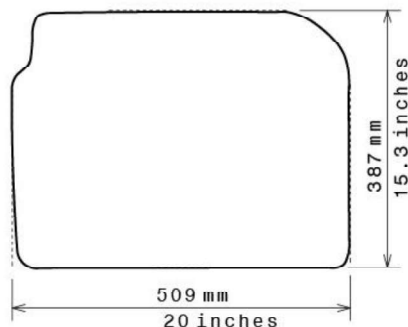

Please check shape/size matches floorpan

LEFT Hand Drive

SCALE: 1/10

Set of 4

Remarks